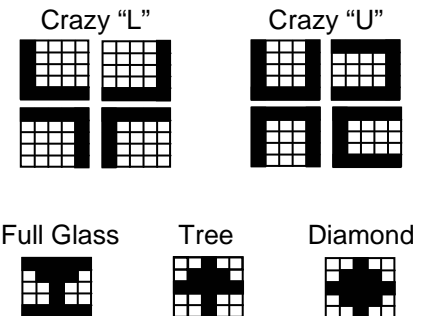

**2. BLUE BORDER**  
Jail House \$100

**3. ORANGE BORDER**  
Regular Bingo \$25  
Picnic Table \$40

**4. GREEN BORDER**  
Regular Bingo \$25  
Missing Link \$45

**5. RED, WHITE, AND BLUE** (Split Pot)  
Layer Cake Only 70%

**6. YELLOW BORDER**  
Regular Bingo \$25  
Crazy "L" \$35  
Crazy "U" \$60

**7. PINK BORDER**  
Regular Bingo \$25  
8 Around Free \$35

**8. GRAY BORDER**  
Letter "X" \$35  
Full Glass \$50

**9. OLIVE BORDER** (Wild Ball)  
2 Postage Stamps \$30  
3 Postage Stamps \$35  
4 Leaf Clover \$50

**10. BROWN BORDER** (Jackpot)  
Full Card Only \$300

**11. RED BORDER**  
Tree \$35  
Diamond \$50

**12. WHITE BORDER**  
Progressive \$1,000  
Full Board \$150

*Wild Ball*

1. Every Adult and Child occupying a seat MUST have an Admission Pack.
2. Cards are sold from the Top. No Exchange of Packs is Permitted.
3. Any Player(s) having Bingo must orally and visually signal Bingo to the Caller.
4. The Caller MUST complete ALL numbers started.
5. The lighted Number Board is only a convenience. The Caller's stand is Official.
6. Regular Bingo includes: "Inside" and "Outside," 4 corners, and any "Postage Stamps."
7. 48 Numbers for the first game will be on the Bingo Board before the start.
8. No checks may be cashed and only US currency is accepted.
9. We reserve the right to refuse admission or refund admission if the situation warrants.